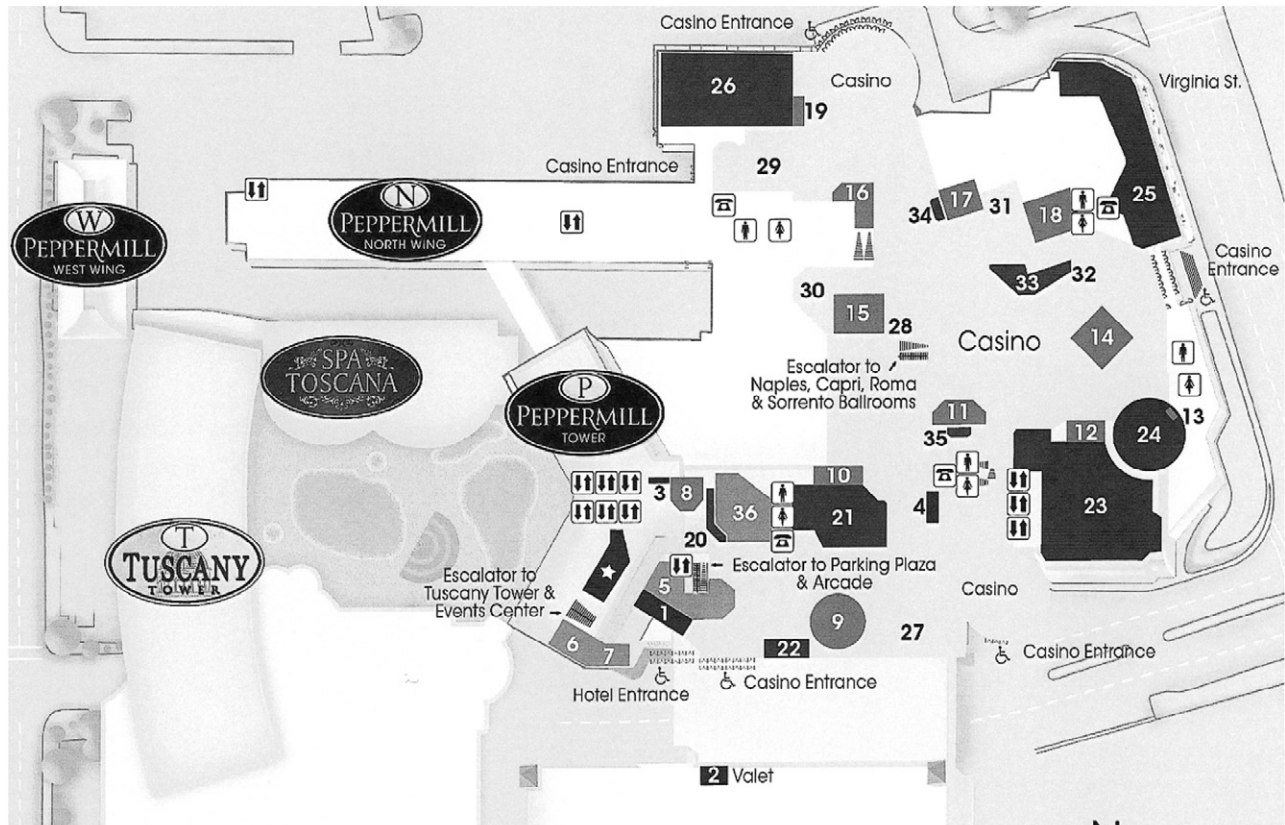

Peppermill Resort Hotel First Floor

☑ Hotel Registration

- 1. Bell Desk
- 2. Valet
- 3. Concierge & VIP lounge
- 4. Information Booth
- 5. Garbatti Bottega (shopping)
- 6. Bella Bottega (shopping)
- 7. Regali Bottega (shopping)
- 8. Lobby lounge
- 9. Sports bar
- 10. CHI lounge
- 11. Cabaret lounge

- 12. Banyan bar
- 13. Romanza bar
- 14. Cube bar
- 15. Eleganza lounge
- 16. Poker bar
- 17. Non-smoking bar
- 18. Fireside lounge
- 19. Oceano wine & sake bar
- 20. Cafe Espresso
- 21. CHI
- 22. New York Style Deli
- 23. Island Buffet

- 24. Romanza
- 25. Cafe Milano
- 26. Oceano
- 27. Sports Book
- 28. Eleganza slots
- 29. Peppermill poker room
- 30. Slot tournament area
- 31. Non-smoking area
- 32. Keno
- 33. Cashier
- 34. & 35. Change booth
- 36. White Orchid (private dining)

Peppermill Resort & Hotel Second Floor

- RESTROOM
- ELEVATOR
- STAIRS
- ESCALATOR
- RESTAURANTS
- BEVERAGES
- P1=PALAZZI 1
- P2=PALAZZI 2