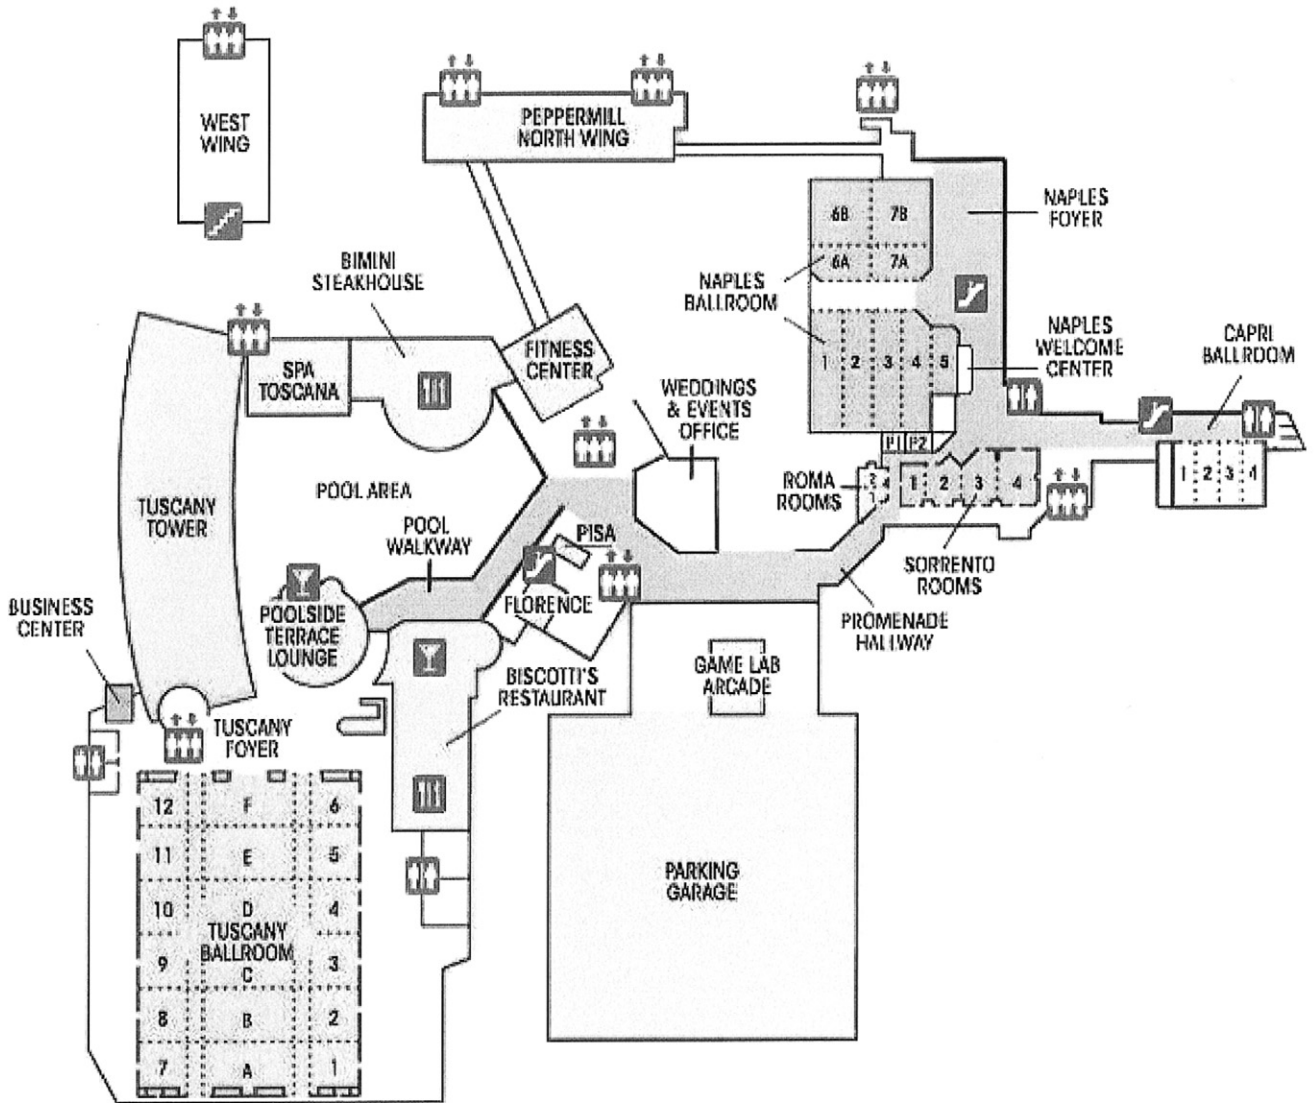

Peppermill Resort Hotel First Floor

☑ Hotel Registration

- 1. Bell Desk
- 2. Valet
- 3. Concierge & VIP lounge
- 4. Information Booth
- 5. Garbatti Bottega (shopping)
- 6. Bella Bottega (shopping)
- 7. Regali Bottega (shopping)
- 8. Lobby lounge
- 9. Sports bar
- 10. CHI lounge
- 11. Cabaret lounge

- 12. Banyan bar
- 13. Romanza bar
- 14. Cube bar
- 15. Eleganza lounge
- 16. Poker bar
- 17. Non-smoking bar
- 18. Fireside lounge
- 19. Oceano wine & sake bar
- 20. Cafe Espresso
- 21. CHI
- 22. New York Style Deli
- 23. Island Buffet

- 24. Romanza
- 25. Cafe Milano
- 26. Oceano
- 27. Sports Book
- 28. Eleganza slots
- 29. Peppermill poker room
- 30. Slot tournament area
- 31. Non-smoking area
- 32. Keno
- 33. Cashier
- 34. & 35. Change booth
- 36. White Orchid (private dining)

Peppermill Resort & Hotel Second Floor

- RESTROOM
- ELEVATOR
- STAIRS
- ESCALATOR
- RESTAURANTS
- BEVERAGES
- P1=PALAZZI 1
- P2=PALAZZI 2