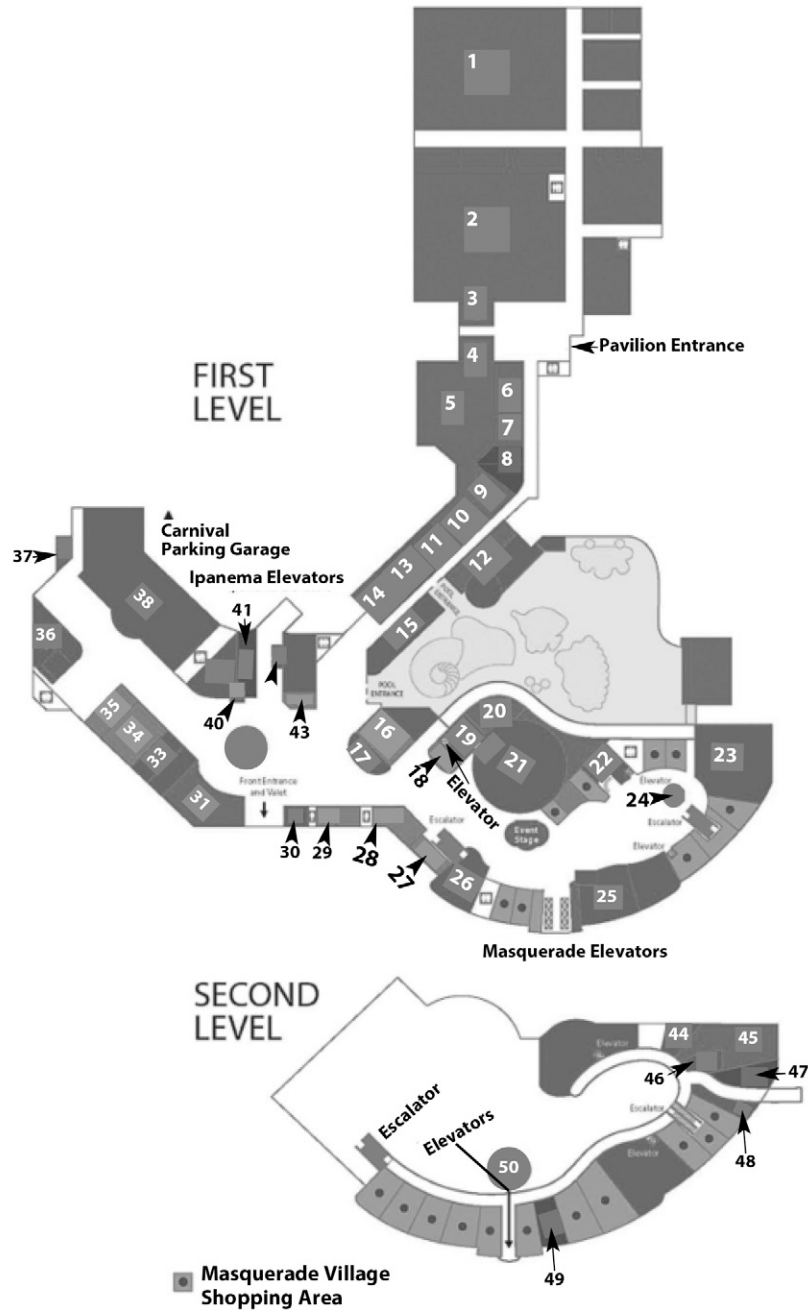

Rio All-Suite Hotel Meeting Spaces

Rio All-Suite Hotel Levels 1 & 2

1. Convention space
2. Rio Pavilion
3. Flamingo Boardroom
4. Janeiro Boardroom
5. Penn & Teller Theater
6. Catering & Convention Services
7. The UPS Store
8. Rio Pavilion Sundries & Flower Shop
9. Belize Banquet Room
10. Penn & Teller Box Office
11. Starbucks Coffee
12. Rio Spa & Salon
13. Hash House A Go Go
14. Promotions Registration
15. Guy Ferri's El Burro Borracho
17. Shutters Bar

19. King's Room
20. Diamond Lounge Elevator
21. Rio Theater
22. The Wine Cellar & Tasting Room
23. Kiss Mini Golf
24. Village Bar
25. Pho Da Nang Vietnamese Kitchen
26. Masquerade Bar
30. Purple Zebra
31. Front Desk/Hotel Registration/Box Office/Concierge/Car Rental
32. iBar Ultra Lounge
33. Sports Deli
36. KJ Dim Sum & Seafood
37. Shuttles to Harrah's

38. Carnival World & Seafood Buffet
39. All-American Bar & Grille
40. Hotel Security/Lost & Found
41. Rio Logo Gift Shop
42. Starbucks Coffee
44. Wetzel's Pretzels
45. Chippendales Theater
46. Flirt Lounge
47. Chippendales Boutique
48. Smash Burger
49. Count's Tattoo Company
50. VooDoo Steak/ VooDoo Rooftop Nightclub

*16, 18, 27-29, 34, 35, & 43 are casinos.