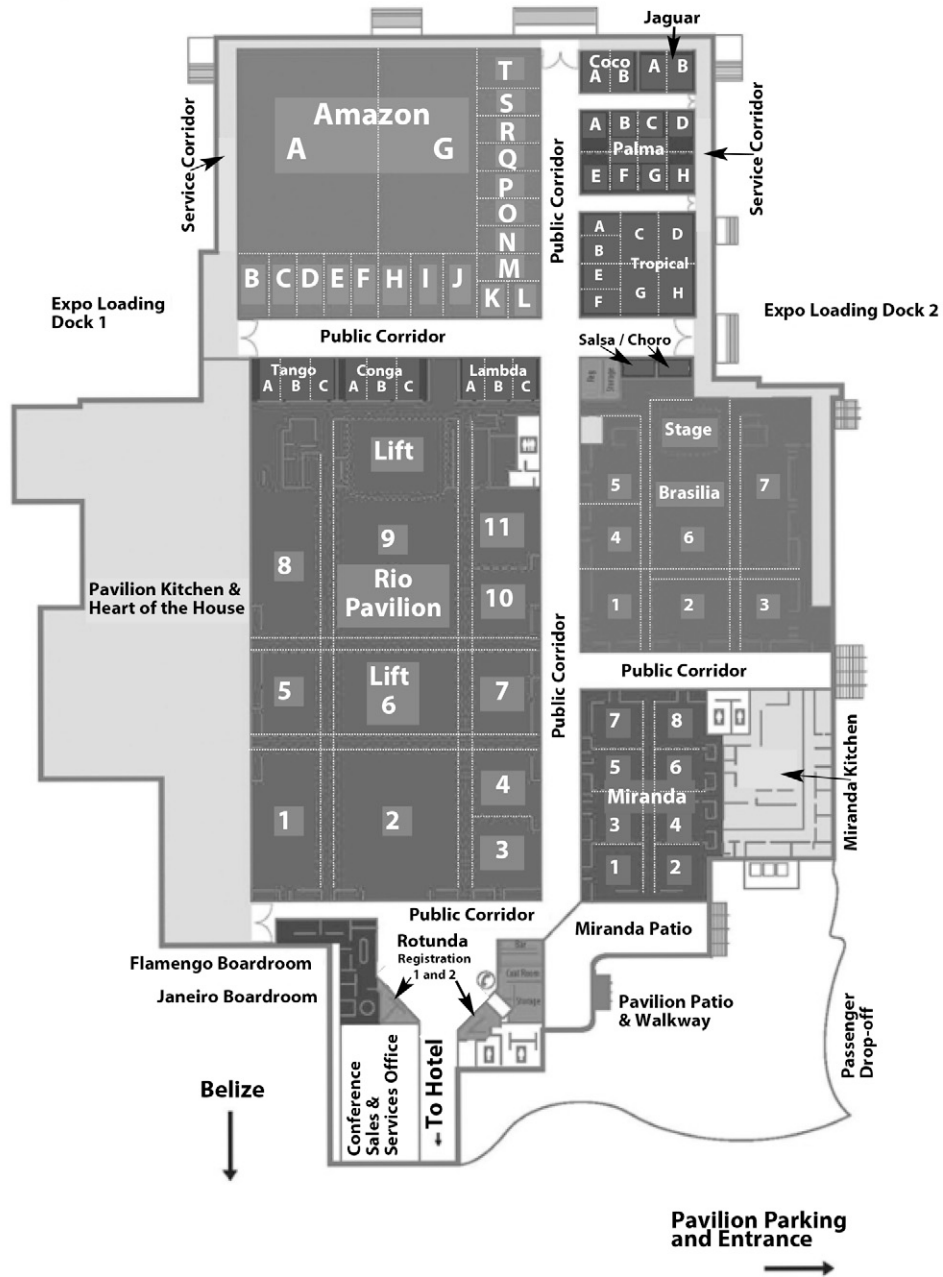

Rio All-Suite Hotel Meeting Spaces

Rio All-Suite Hotel Levels 1 & 2

1. Convention space
2. Rio Pavilion
3. Flamingo Boardroom
4. Janeiro Boardroom
5. Penn & Teller Theater
6. Catering & Convention Services
7. The UPS Store
8. Rio Pavilion Sundries & Flower Shop
9. Belize Banquet Room
10. Penn & Teller Box Office
11. Starbucks Coffee
12. Rio Spa & Salon
13. Hash House A Go Go
14. Promotions Registration
15. Guy Ferri's El Burro Borracho
17. Shutters Bar

19. King's Room
20. Diamond Lounge Elevator
21. Rio Theater
22. The Wine Cellar & Tasting Room
23. Kiss Mini Golf
24. Village Bar
25. Pho Da Nang Vietnamese Kitchen
26. Masquerade Bar
30. Purple Zebra
31. Front Desk/Hotel Registration/Box Office/Concierge/Car Rental
32. iBar Ultra Lounge
33. Sports Deli
36. KJ Dim Sum & Seafood
37. Shuttles to Harrah's

38. Carnival World & Seafood Buffet
39. All-American Bar & Grille
40. Hotel Security/Lost & Found
41. Rio Logo Gift Shop
42. Starbucks Coffee
44. Wetzel's Pretzels
45. Chippendales Theater
46. Flirt Lounge
47. Chippendales Boutique
48. Smash Burger
49. Count's Tattoo Company
50. VooDoo Steak/ VooDoo Rooftop Nightclub

*16, 18, 27-29, 34, 35, & 43 are casinos.