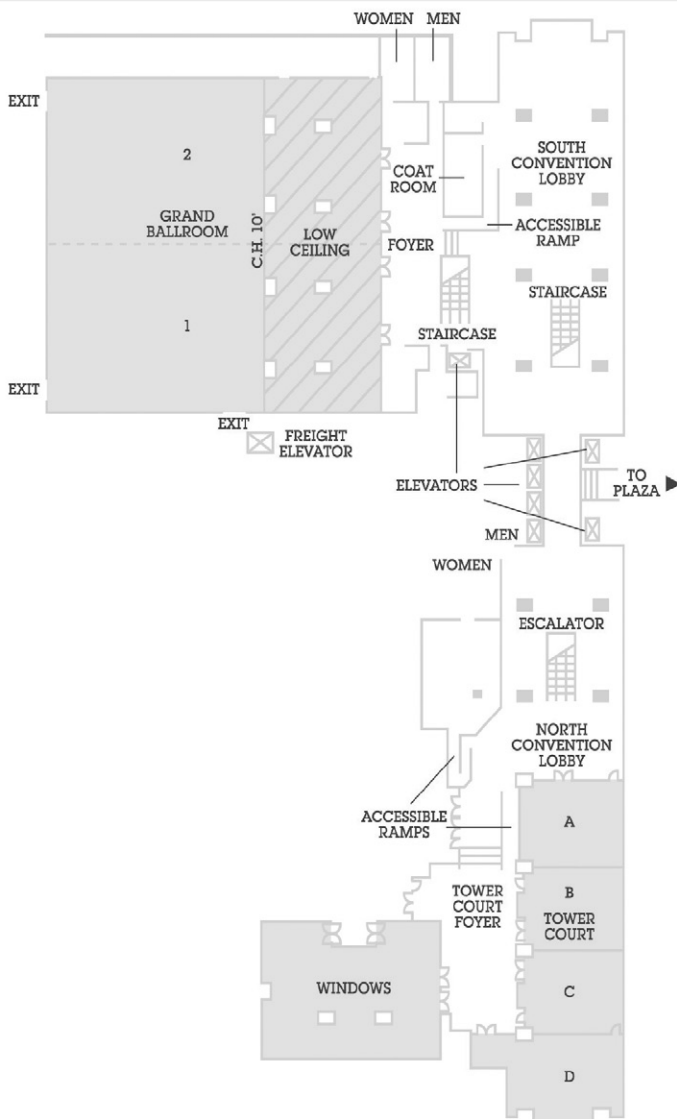

Sheraton Denver Downtown Overview

Plaza Concourse

Plaza Lobby

I.M.Pei Tower Majestic Level

I.M.Pei Tower Terrace Level

I.M.Pei Tower Level 2

I.M.Pei Tower Mezzanine Level