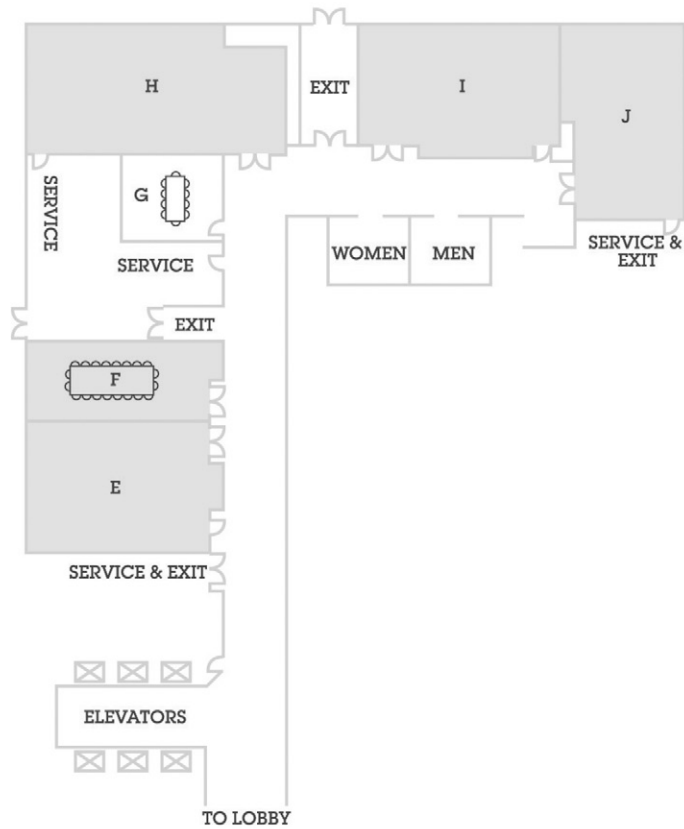

Sheraton Denver Downtown Overview

Plaza Concourse

Plaza Lobby

I.M.Pei Tower Majestic Level

I.M.Pei Tower Terrace Level

I.M.Pei Tower Level 2

I.M.Pei Tower Mezzanine Level