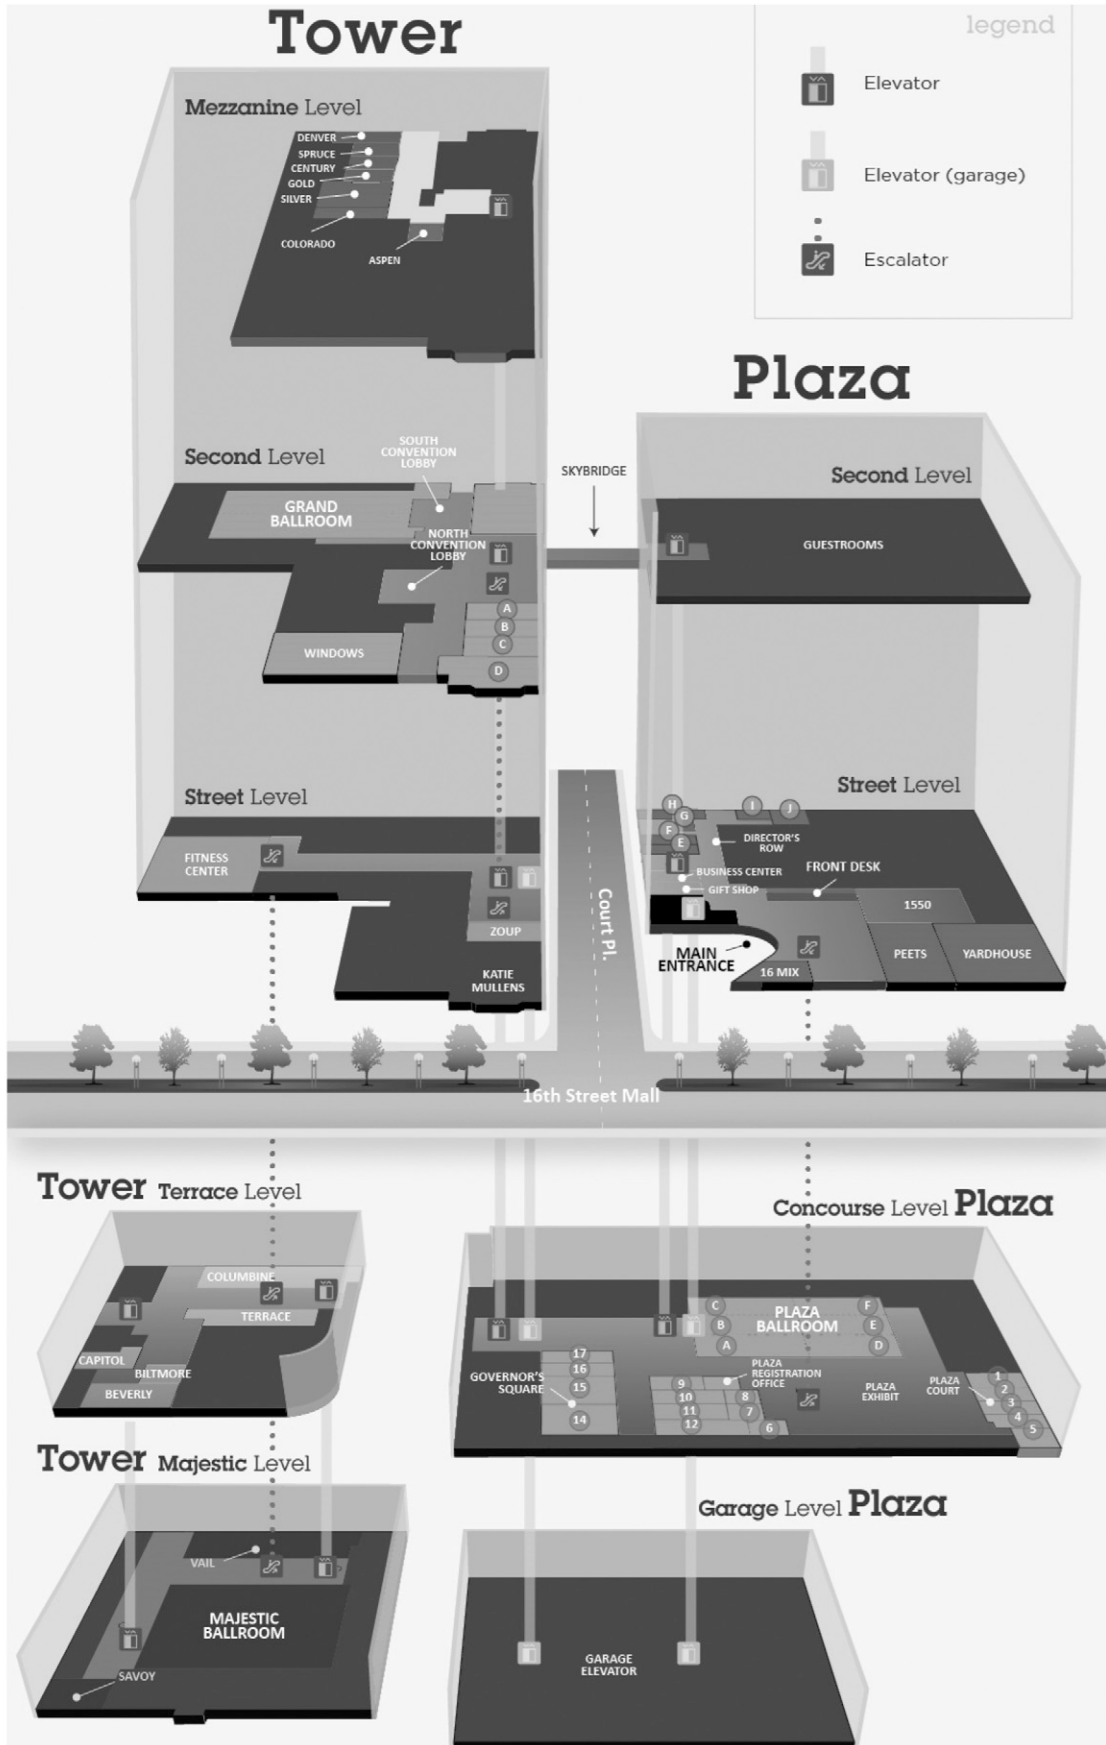

Sheraton Denver Downtown Overview

Plaza Concourse

Plaza Lobby

I.M.Pei Tower Majestic Level

I.M.Pei Tower Terrace Level

I.M.Pei Tower Level 2

I.M.Pei Tower Mezzanine Level