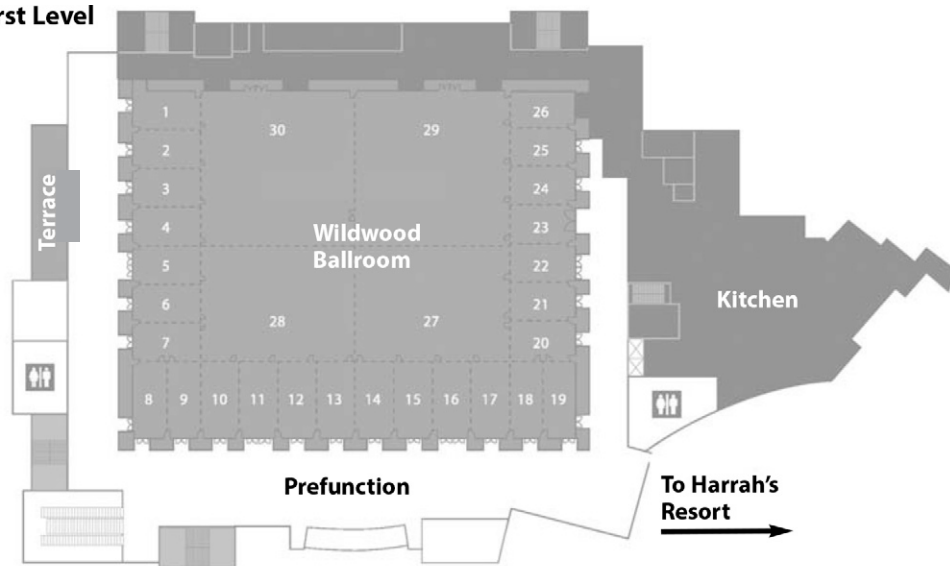

Harrah's Resort Overview

First Level

Map Key

- | | |
|--|--|
| 1. The Pool | 23. Diamond Cove |
| 2. Elizabeth Arden Red Door Spa | 24. Keno |
| 3. Sammy D's Restaurant & Bar | 25. McCormick & Schmick's Seafood Restaurant |
| 4. Sack O' Subs | 26. Racebook |
| 5. Walt's Original Primo Pizza | 27. Poker Room |
| 6. Ben & Jerry's | 28. Total Rewards |
| 7. Philly Pretzel Factory | 29. Eden Lounge |
| 8. Waterfront Buffet | 30. The Concert Venue |
| 9. Studio Shoes | 31. Diamond Lounge |
| 10. Studio | 32. Bill's Bar & Burger |
| 11. Top Drawer | 33. Slots |
| 12. Destinations | 34. Video Poker Bar |
| 13. Pandora | 35. Table Games |
| 14. Viking Cooking School & Retail Store | 36. Xhibition Bar |
| 15. Park Place Jewelers | 37. Main Cashier |
| 16. Concierge | 38. Casino Credit |
| 17. Front Desk | 39. Security |
| 18. Bell Desk | 40. The Steakhouse |
| 19. Café Tazza | 41. Bluepoint Raw Bar |
| 20. VIP Check-In | 42. Martorano's |
| 21. Slots | 43. Dos Caminos |
| 22. Seven Stars® Lounge | 44. Fitness Center |

Second Level

Third Level

Harrah's Resort Meeting Rooms

Waterfront Conference Center

First Level

Second Level