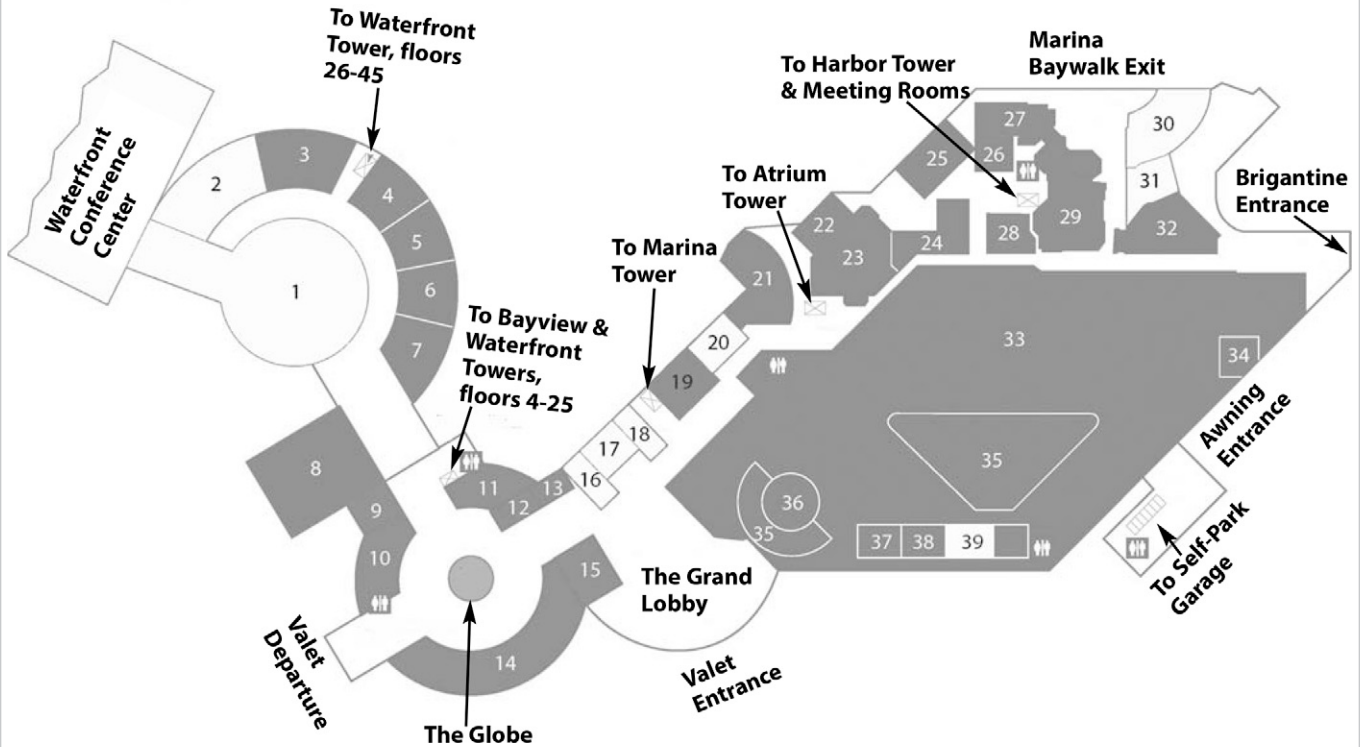

Harrah's Resort Overview

First Level

Map Key

- | | |
|--|--|
| 1. The Pool | 23. Diamond Cove |
| 2. Elizabeth Arden Red Door Spa | 24. Keno |
| 3. Sammy D's Restaurant & Bar | 25. McCormick & Schmick's Seafood Restaurant |
| 4. Sack O' Subs | 26. Racebook |
| 5. Walt's Original Primo Pizza | 27. Poker Room |
| 6. Ben & Jerry's | 28. Total Rewards |
| 7. Philly Pretzel Factory | 29. Eden Lounge |
| 8. Waterfront Buffet | 30. The Concert Venue |
| 9. Studio Shoes | 31. Diamond Lounge |
| 10. Studio | 32. Bill's Bar & Burger |
| 11. Top Drawer | 33. Slots |
| 12. Destinations | 34. Video Poker Bar |
| 13. Pandora | 35. Table Games |
| 14. Viking Cooking School & Retail Store | 36. Xhibition Bar |
| 15. Park Place Jewelers | 37. Main Cashier |
| 16. Concierge | 38. Casino Credit |
| 17. Front Desk | 39. Security |
| 18. Bell Desk | 40. The Steakhouse |
| 19. Café Tazza | 41. Bluepoint Raw Bar |
| 20. VIP Check-In | 42. Martorano's |
| 21. Slots | 43. Dos Caminos |
| 22. Seven Stars® Lounge | 44. Fitness Center |

Second Level

Third Level

Harrah's Resort Meeting Rooms

Waterfront Conference Center

First Level

Second Level