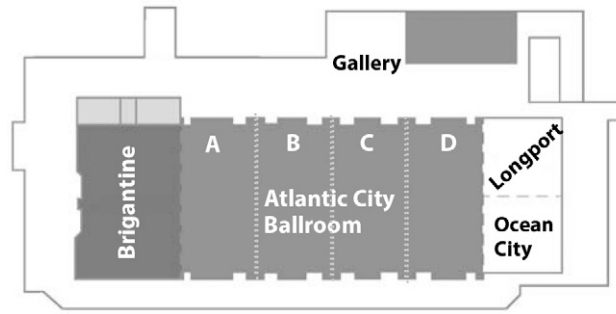

Harrah's Resort Overview

First Level

Map Key

- | | |
|--|--|
| 1. The Pool | 23. Diamond Cove |
| 2. Elizabeth Arden Red Door Spa | 24. Keno |
| 3. Sammy D's Restaurant & Bar | 25. McCormick & Schmick's Seafood Restaurant |
| 4. Sack O' Subs | 26. Racebook |
| 5. Walt's Original Primo Pizza | 27. Poker Room |
| 6. Ben & Jerry's | 28. Total Rewards |
| 7. Philly Pretzel Factory | 29. Eden Lounge |
| 8. Waterfront Buffet | 30. The Concert Venue |
| 9. Studio Shoes | 31. Diamond Lounge |
| 10. Studio | 32. Bill's Bar & Burger |
| 11. Top Drawer | 33. Slots |
| 12. Destinations | 34. Video Poker Bar |
| 13. Pandora | 35. Table Games |
| 14. Viking Cooking School & Retail Store | 36. Xhibition Bar |
| 15. Park Place Jewelers | 37. Main Cashier |
| 16. Concierge | 38. Casino Credit |
| 17. Front Desk | 39. Security |
| 18. Bell Desk | 40. The Steakhouse |
| 19. Café Tazza | 41. Bluepoint Raw Bar |
| 20. VIP Check-In | 42. Martorano's |
| 21. Slots | 43. Dos Caminos |
| 22. Seven Stars® Lounge | 44. Fitness Center |

Second Level

Third Level

Harrah's Resort Meeting Rooms

Waterfront Conference Center

First Level

Second Level