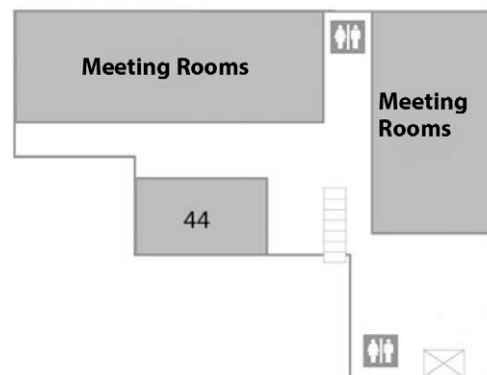

Harrah's Resort Overview

First Level

Map Key

- | | |
|--|--|
| 1. The Pool | 23. Diamond Cove |
| 2. Elizabeth Arden Red Door Spa | 24. Keno |
| 3. Sammy D's Restaurant & Bar | 25. McCormick & Schmick's Seafood Restaurant |
| 4. Sack O' Subs | 26. Racebook |
| 5. Walt's Original Primo Pizza | 27. Poker Room |
| 6. Ben & Jerry's | 28. Total Rewards |
| 7. Philly Pretzel Factory | 29. Eden Lounge |
| 8. Waterfront Buffet | 30. The Concert Venue |
| 9. Studio Shoes | 31. Diamond Lounge |
| 10. Studio | 32. Bill's Bar & Burger |
| 11. Top Drawer | 33. Slots |
| 12. Destinations | 34. Video Poker Bar |
| 13. Pandora | 35. Table Games |
| 14. Viking Cooking School & Retail Store | 36. Xhibition Bar |
| 15. Park Place Jewelers | 37. Main Cashier |
| 16. Concierge | 38. Casino Credit |
| 17. Front Desk | 39. Security |
| 18. Bell Desk | 40. The Steakhouse |
| 19. Café Tazza | 41. Bluepoint Raw Bar |
| 20. VIP Check-In | 42. Martorano's |
| 21. Slots | 43. Dos Caminos |
| 22. Seven Stars® Lounge | 44. Fitness Center |

Second Level

Third Level

Harrah's Resort Meeting Rooms

Waterfront Conference Center

First Level

Second Level