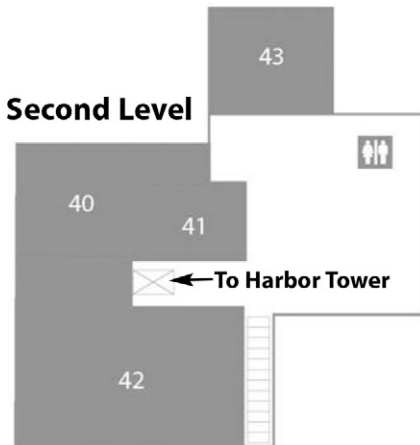

Harrah's Resort Overview

First Level

Map Key

- | | |
|--|--|
| 1. The Pool | 23. Diamond Cove |
| 2. Elizabeth Arden Red Door Spa | 24. Keno |
| 3. Sammy D's Restaurant & Bar | 25. McCormick & Schmick's Seafood Restaurant |
| 4. Sack O' Subs | 26. Racebook |
| 5. Walt's Original Primo Pizza | 27. Poker Room |
| 6. Ben & Jerry's | 28. Total Rewards |
| 7. Philly Pretzel Factory | 29. Eden Lounge |
| 8. Waterfront Buffet | 30. The Concert Venue |
| 9. Studio Shoes | 31. Diamond Lounge |
| 10. Studio | 32. Bill's Bar & Burger |
| 11. Top Drawer | 33. Slots |
| 12. Destinations | 34. Video Poker Bar |
| 13. Pandora | 35. Table Games |
| 14. Viking Cooking School & Retail Store | 36. Xhibition Bar |
| 15. Park Place Jewelers | 37. Main Cashier |
| 16. Concierge | 38. Casino Credit |
| 17. Front Desk | 39. Security |
| 18. Bell Desk | 40. The Steakhouse |
| 19. Café Tazza | 41. Bluepoint Raw Bar |
| 20. VIP Check-In | 42. Martorano's |
| 21. Slots | 43. Dos Caminos |
| 22. Seven Stars® Lounge | 44. Fitness Center |

Second Level

Third Level

Harrah's Resort Meeting Rooms

Waterfront Conference Center

First Level

Second Level